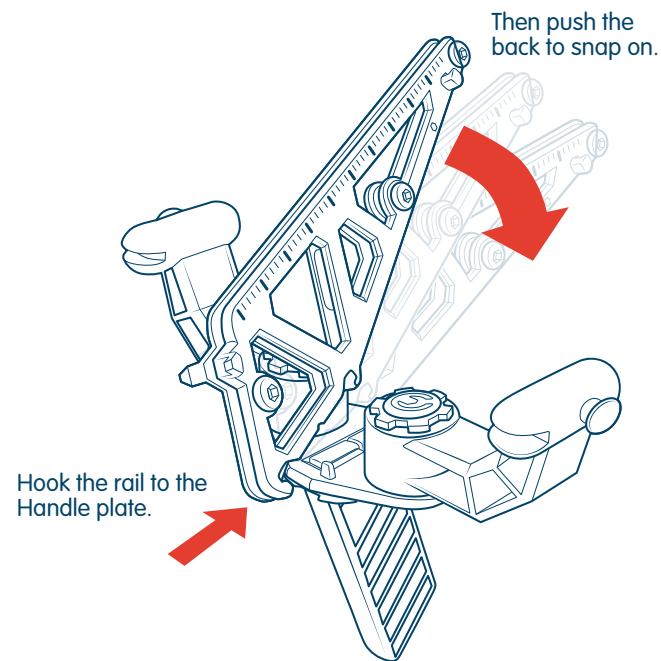

## Contents

- 1. Left rail
- 2. Right rail
- 3. Bow arms
- 4. Handle plate
- 5. Handle
- 6. Tool
- 7. Nose clip
- 8. Clamp
- 9. Screw x3
- 10. Power bands x3
- 11. Paper sheets x5 plane design

## PLANE LAUNCHER

- 1. Insert 3 screws into the right rail and connect with left rail. Do not over-tighten.

- 2. Attach the Bow arms to the Handle plate.

- 3. Attach the handle to the Handle plate.

- 4. Attach Rail to Handle plate.

- 8. Place the soft nose clip on the front of the plane.

- 9. Lock the nose clip in place using the clamp.

- 10. Hook the nose clip onto the middle of the power band.

- 11. Holding the back of the plane, pull back to desired power.