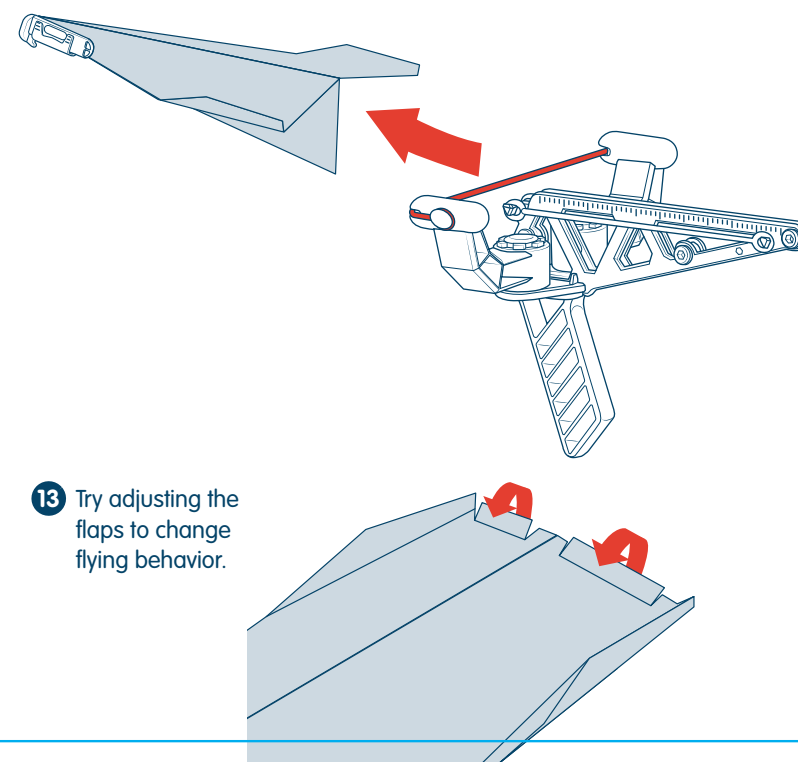

## PLANE LAUNCHER

- 1. Insert 3 screws into the right rail and connect with left rail. Do not over-tighten.

- 2. Attach the Bow arms to the Handle plate.

- 3. Attach the handle to the Handle plate.

- 4. Attach Rail to Handle plate.

- 5. Choose desired power band and attach to the hooks on the front of the launcher.

- 6. The unused bands can be stored on either side of the rail.

- 7. Make 1 of the 5 paper planes. Refer to the paper plane instruction page. Different planes perform better with different power bands. Experiment to find the best combinations!

- 8. Place the soft nose clip on the front of the plane.

- 9. Lock the nose clip in place using the clamp.

- 10. Hook the nose clip onto the middle of the power band.

- 11. Holding the back of the plane, pull back to desired power.

- 12. Launch it!

- 13. Try adjusting the flaps to change flying behavior.

Scan the QR code on the product to watch Mark explain all the science behind the action!

PARENTAL CONSENT REQUIRED BEFORE GOING ONLINE.