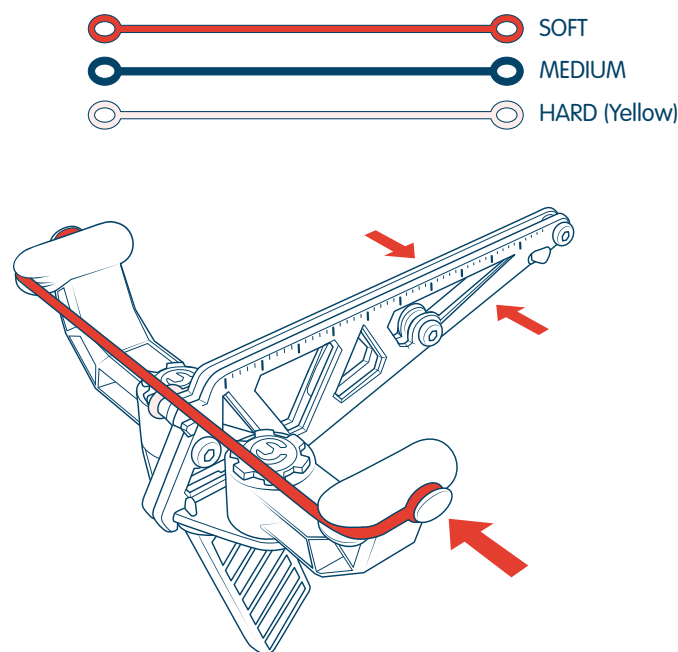

## Contents

- 1. Left rail
- 2. Right rail
- 3. Bow arms
- 4. Handle plate
- 5. Handle
- 6. Tool
- 7. Nose clip
- 8. Clamp
- 9. Screw x3
- 10. Power bands x3
- 11. Paper sheets x5 plane design

## PLANE LAUNCHER

- 1. Insert 3 screws into the right rail and connect with left rail. Do not over-tighten.

- 2. Attach the Bow arms to the Handle plate.

- 3. Attach the handle to the Handle plate.

- 4. Attach Rail to Handle plate.

- 5. Choose desired power band and attach to the hooks on the front of the launcher.

- 6. The unused bands can be stored on either side of the rail.

- 7. Make 1 of the 5 paper planes. Refer to the paper plane instruction page. Different planes perform better with different power bands. Experiment to find the best combinations!

- 8. Place the soft nose clip on the front of the plane.

- 9. Lock the nose clip in place using the clamp.

- 10. Hook the nose clip onto the middle of the power band.

- 11. Holding the back of the plane, pull back to desired power.