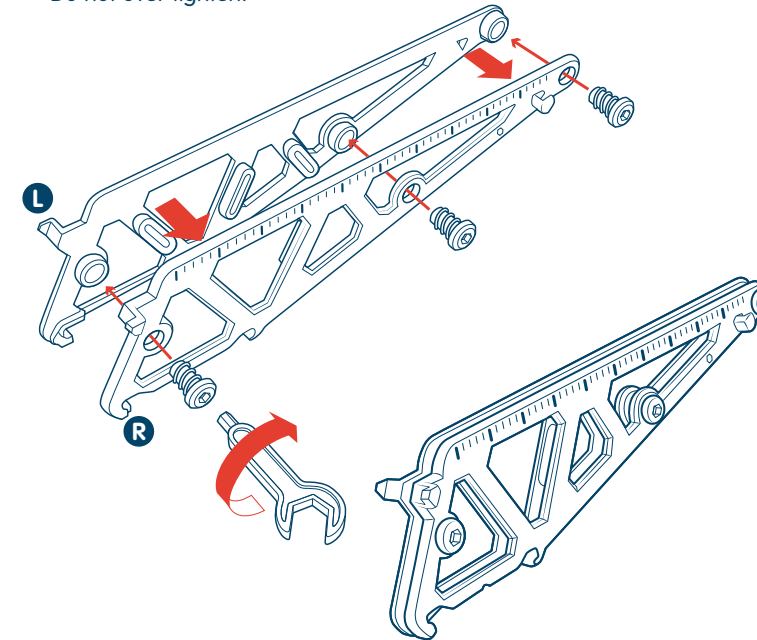

# TURBO TRICK PLANES INSTRUCTIONS

**WARNING:** DO NOT AIM AT EYES OR FACE. DO NOT LAUNCH AT CLOSE RANGE. PROTECTIVE EYEWEAR ADVISED FOR PLAYERS AND OTHERS IN RANGE.

## Contents

- 1. Left rail
- 2. Right rail
- 3. Bow arms
- 4. Handle plate
- 5. Handle
- 6. Tool
- 7. Nose clip
- 8. Clamp
- 9. Screw x3
- 10. Power bands x3
- 11. Paper sheets x5 plane design

## PLANE LAUNCHER

- 1. Insert 3 screws into the right rail and connect with left rail. Do not over-tighten.

- 2. Attach the Bow arms to the Handle plate.

- 3. Attach the handle to the Handle plate.

- 4. Attach Rail to Handle plate.

- 8. Place the soft nose clip on the front of the plane.

- 9. Lock the nose clip in place using the clamp.

- 10. Hook the nose clip onto the middle of the power band.

- 11. Holding the back of the plane, pull back to desired power.