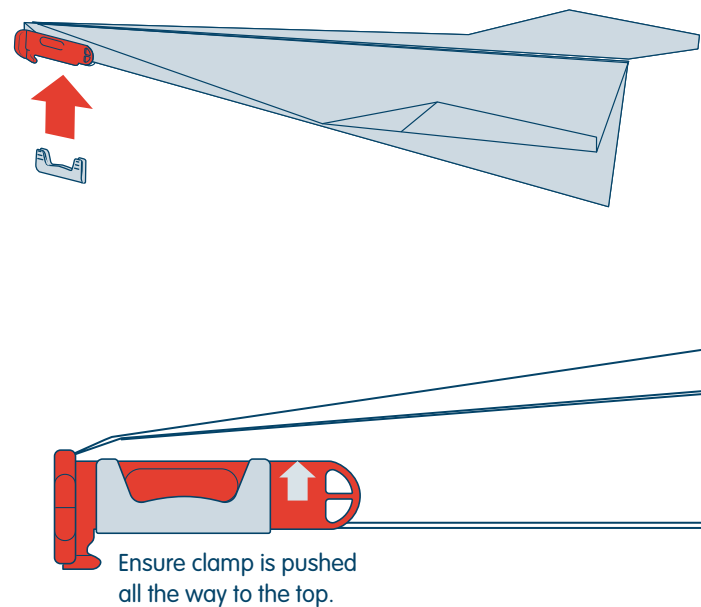

## Contents

- 1. Left rail
- 2. Right rail
- 3. Bow arms
- 4. Handle plate
- 5. Handle
- 6. Tool
- 7. Nose clip
- 8. Clamp
- 9. Screw x3
- 10. Power bands x3
- 11. Paper sheets x5 plane design

## PLANE LAUNCHER

- 1. Insert 3 screws into the right rail and connect with left rail. Do not over-tighten.

- 2. Attach the Bow arms to the Handle plate.

- 3. Attach the handle to the Handle plate.

- 4. Attach Rail to Handle plate.

- 5. Choose desired power band and attach to the hooks on the front of the launcher.

- 6. The unused bands can be stored on either side of the rail.

- 7. Make 1 of the 5 paper planes. Refer to the paper plane instruction page. Different planes perform better with different power bands. Experiment to find the best combinations!

- 8. Place the soft nose clip on the front of the plane.

- 9. Lock the nose clip in place using the clamp.

- 10. Hook the nose clip onto the middle of the power band.

- 11. Holding the back of the plane, pull back to desired power.