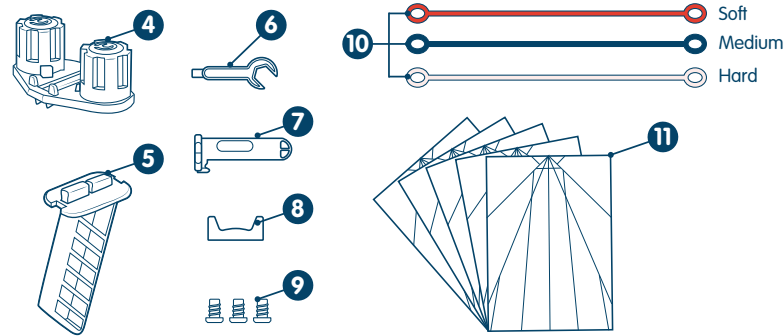

## Contents

- 1. Left rail
- 2. Right rail
- 3. Bow arms
- 4. Handle plate
- 5. Handle
- 6. Tool
- 7. Nose clip
- 8. Clamp
- 9. Screw x3
- 10. Power bands x3
- 11. Paper sheets x5 plane design

## PLANE LAUNCHER

- 1. Insert 3 screws into the right rail and connect with left rail. Do not over-tighten.

- 2. Attach the Bow arms to the Handle plate.

- 3. Attach the handle to the Handle plate.

- 4. Attach Rail to Handle plate.

- 5. Choose desired power band and attach to the hooks on the front of the launcher.

- 6. The unused bands can be stored on either side of the rail.

- 7. Make 1 of the 5 paper planes. Refer to the paper plane instruction page. Different planes perform better with different power bands. Experiment to find the best combinations!

- 8. Place the soft nose clip on the front of the plane.

- 9. Lock the nose clip in place using the clamp.

- 10. Hook the nose clip onto the middle of the power band.

- 11. Holding the back of the plane, pull back to desired power.