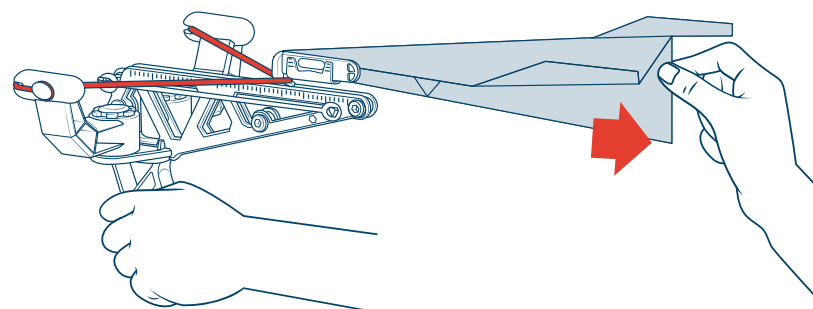

- 8. Place the soft nose clip on the front of the plane.

- 9. Lock the nose clip in place using the clamp.

- 10. Hook the nose clip onto the middle of the power band.

- 11. Holding the back of the plane, pull back to desired power.

- 12. Launch it!

- 13. Try adjusting the flaps to change flying behavior.

Scan the QR code on the product to watch Mark explain all the science behind the action!

PARENTAL CONSENT REQUIRED BEFORE GOING ONLINE.