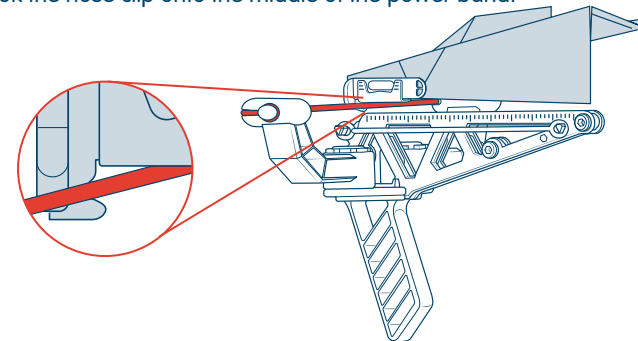

- 5. Choose desired power band and attach to the hooks on the front of the launcher.

- 6. The unused bands can be stored on either side of the rail.

- 7. Make 1 of the 5 paper planes. Refer to the paper plane instruction page. Different planes perform better with different power bands. Experiment to find the best combinations!

- 8. Place the soft nose clip on the front of the plane.

- 9. Lock the nose clip in place using the clamp.

- 10. Hook the nose clip onto the middle of the power band.

- 11. Holding the back of the plane, pull back to desired power.