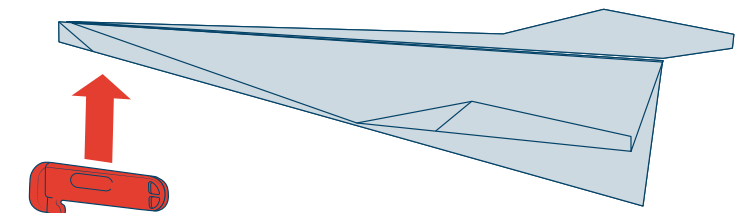

## PLANE LAUNCHER

- 1. Insert 3 screws into the right rail and connect with left rail. Do not over-tighten.

- 2. Attach the Bow arms to the Handle plate.

- 3. Attach the handle to the Handle plate.

- 4. Attach Rail to Handle plate.

- 5. Choose desired power band and attach to the hooks on the front of the launcher.

- 6. The unused bands can be stored on either side of the rail.

- 7. Make 1 of the 5 paper planes. Refer to the paper plane instruction page. Different planes perform better with different power bands. Experiment to find the best combinations!

- 8. Place the soft nose clip on the front of the plane.

- 9. Lock the nose clip in place using the clamp.

- 10. Hook the nose clip onto the middle of the power band.

- 11. Holding the back of the plane, pull back to desired power.