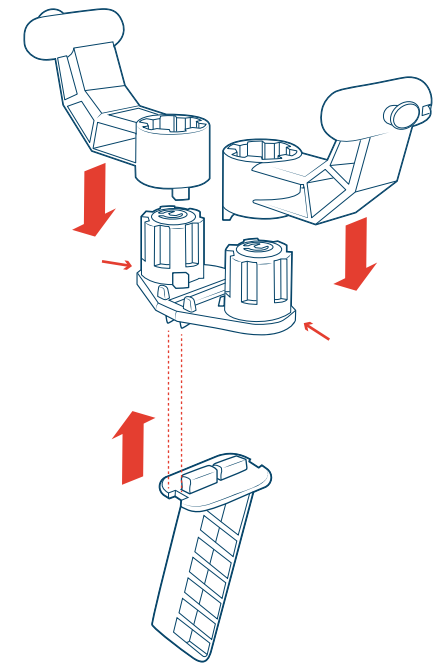

## Contents

- 1. Left rail
- 2. Right rail
- 3. Bow arms
- 4. Handle plate
- 5. Handle
- 6. Tool
- 7. Nose clip
- 8. Clamp
- 9. Screw x3
- 10. Power bands x3
- 11. Paper sheets x5 plane design

## PLANE LAUNCHER

- 1. Insert 3 screws into the right rail and connect with left rail. Do not over-tighten.

- 2. Attach the Bow arms to the Handle plate.

- 3. Attach the handle to the Handle plate.

- 4. Attach Rail to Handle plate.

- 8. Place the soft nose clip on the front of the plane.

- 9. Lock the nose clip in place using the clamp.

- 10. Hook the nose clip onto the middle of the power band.

- 11. Holding the back of the plane, pull back to desired power.